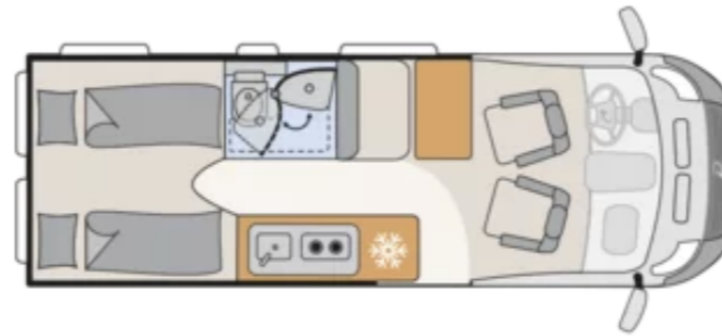

DETHLEFFS GLOBETRAIL 640 ES ADVANTAGE

Paigaldatud lisavarustus

EST:

Must metallikvärv, panoraamaken kabiini kohal, reoveepaak isoleeritud ja soojendusega, päikesepaneelide ettevalmistamine (kaabeldus), Markiis Thule Omnistor, Elamuosa istmetest ja lauast moodustatav voodikoht, 16" mustad valuväljed, Nahast rool ja käigukangi nupp, Raadio juhtnupud roolil, LED päevasõidutuled, Tasapinnalised aknad, Uuenduslik tagumine väljatõmmatav kapp, Markiisi valgus, Väljapööratav lauaplaat, Köögis LED valgusriba, Täiendav topelt-USB laadimisport (istmete kohal, vasakul), 230 V pistikupesa (istmetuba, laekapp, ees vasak), 12 V pistikupesa voodipiirkonnas (nt jahutuskasti jaoks), Tagumine aken vasakul küljel, Truma CP Plus juhtpaneel

ENG:

Black Metallic colour, Panorama window above cabin, Wastewater tank isolated and heated, Preparation for solar panels (cabling), Awning Thule Omnistor, Lounge convert to bed, 16" Black alloy wheels, Leather steering wheel and gear knob, Steering wheel radio controls, LED daytime running lights, Flush-fitting windows, Innovative rear pull-out locker, Overhead lockers with ambient lighting, Awning light, Swivel-out table top, LED light strip in kitchen (overhead locker), Additional double USB charging port (above seating lounge, front left), 230 V socket (seating lounge, overhead locker, front left), 12 V socket in the bed area (e.g. for cool box), Rear window on left side, Truma CP Plus control panel

image not found or type unknown

SÕIDUKI ANDMED

YEAR:	2024
FRAME:	FIAT DUCATO
BRAND:	Dethleffs
MODEL:	Globetrail 640 ES Advantage
NO. OF SEATS:	4
NO. OF BERTHS:	4
REQUIRED DRIVING LICENSE:	Category B
MOTOR TYPE:	MULTIJET 3, 2,2 L, EURO 6D FINAL
ENGINE POWER:	103 kW (140 hj)
TRANSMISSION:	Manual transmission
WHEELS:	16" ALLOY WHEELS
TYRES:	225 / 75 / 16 REINFORCED CAMPER TYRES
LENGTH/HEIGHT/WIDTH:	6,36 m / 2,65 m / 2,05 m
WATER TANK:	100 ltr
SEWAGE TANK:	90 ltr
HEATING AND HOT WATER:	TRUMA COMBI 4D (4 kW, diiselkütteseade veeboileriga)