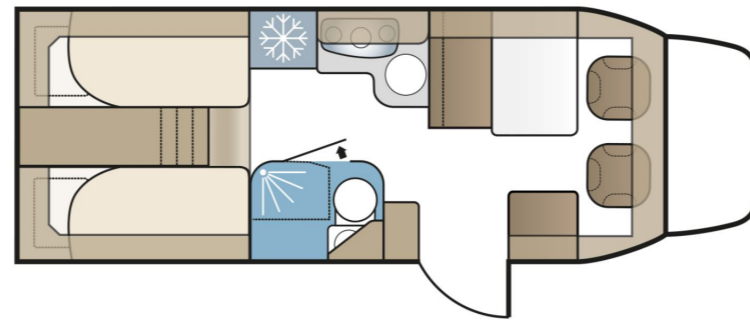

KABE NOVUM 750 LGB, 3,5 T, AUT, 170 hp

Paigaldatud lisavarustus

EST:

Tagurduskaamera, TV-antenn (võimendiga), Disainpakett "Novum" (KABE logoga lombivalgustus, valuveljed, kroomitud iluvõre, LED esituled), Mugavuspakett (liiklusemärgi tuvastuse abisüsteem, kaugtulede assistent, adaptiivne/eessõitjaga distantse jälgiv püsikiiruse hoidja ja elektrooniline käsipidur), Elamuosa teisaldatav vaipkate, Mikrolaineahi, Väldušš garaažis, Gaasi kiireühendusega väljavõtt matkaauto küljel, Puidust teisaldatav pörandakate dušširuumis, Automaatvahetaja-, avariisensori- ja 12V küttega gaasireduktor, Nutikad mõõdikud "Kabe Smart Level", MBUX 10" ekraaniga multimeediakeskus + navigatsioonisüsteem, Laadimisvõimendi 35A (elamuosa akude efektiivsemaks ja kiiremaks laadimiseks)

ENG:

Reversing camera, TV antenna with amplifier, Design package Novum (Projecting KABE logo at the entrance, aluminum rims, chrome radiator grill and LED headlights), Comfort package (The comfort package includes road sign assistance, high beam assistance, Distronic/Adaptive cruise control and electric parking brake), Floorcarpet removable, Microwave oven, Shower in rear garage, Gas outlet, Smart level, Wooden floor in shower, Duocontrol (Eis EX), 35 A Lade Booster

SÕIDUKI ANDMED

YEAR:	2024
FRAME:	MERCEDES BENZ ALKO LOW FRAME
BRAND:	KABE
MODEL:	TM NOVUM 750 LGB
NO. OF SEATS:	4
NO. OF BERTHS:	3
BED IN THE BACK:	twin-bed (combines to a wide bed with an extra mattress)
REQUIRED DRIVING LICENSE:	Category B
MOTOR TYPE:	2,2 Liitrit, EURO 6D DIISELMOOTOR
ENGINE POWER:	125 kW (170 hj)
TRANSMISSION:	Automatic transmission
WHEELS:	16" ALLOY WHEELS
TYRES:	225 / 75 / 16 REINFORCED CAMPER TYRES
LENGTH/HEIGHT/WIDTH:	7,445 / 2,905 / 2,390
WATER TANK:	90 liitrit
SEWAGE TANK:	90 liitrit
HEATING AND HOT WATER:	Alde 3020 (6kW) liquid central heating/water boiler

HIND:

~~143,840€~~

135,990€

Hind sisaldab käibemaksu 22%

image not found or type unknown

MOTORHOME.ee
MATKAAUTODE MÜÜK JA RENT