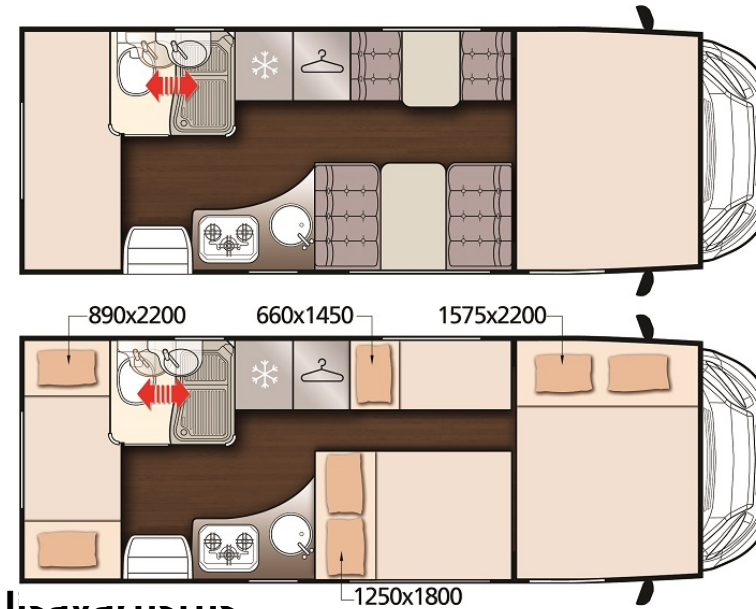

McLouis GLAMYS 222/1 2023

Paigaldatud lisavarustus

SÕIDUKI ANDMED

| | |
|----------------------------------|---|
| FRAME: | CITROËN |
| BRAND: | McLouis |
| MODEL: | GLAMYS 222 |
| NO. OF SEATS: | 7 |
| NO. OF BERTHS: | 7 |
| BED IN THE BACK: | Bunk-bed |
| REQUIRED DRIVING LICENSE: | Category B |
| MOTOR TYPE: | 104kW (140 hj) diesel engine |
| TRANSMISSION: | Manual transmission |
| LENGTH/HEIGHT/WIDTH: | 6,99m / 3,20m |
| WATER TANK: | 118 Litre |
| SEWAGE TANK: | 135 Litre |
| HEATING AND HOT WATER: | Truma Combi 4 (4000W) gas heater / water boiler |
| CLASS: | Family |