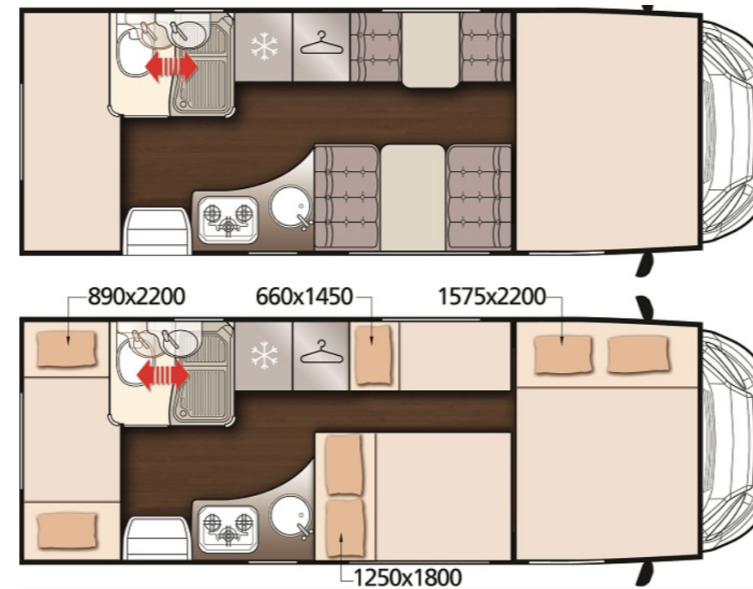

McLouis GLAMYS 222, AUT, 155 hj, 6 KOHTA

Paigaldatud lisavarustus

EST:

Laadimisvõimendi, elamuosa akude efektiivsemaks ja kiiremaks laadimiseks, Tahavaatekaamera monitoriga, Pakett Glamys (kerevärvi esistange, TV seinakinnitus, esiistmete eemaldatavad kunstnahk katted), Tahavaatekaamera monitoriga, Jalgrattahoidja neljale rattale, Markiis THULE OMNISTOR 4200, 4,5m, TV Berger (22" DVD, Bluetooth, HDMI, USB), TV-ANTENN DVB-T/T2 Maxview Gazelle Pro, FORD Originaalstereo (1 DIN raadio, Bluetooth, USB)

ENG:

Lade Booster 40 Ah, PACK Glamys (white bumper, TV-stand, seat covers), Rear view camera with monitor, TV BERGER (22", DVD, Bluetooth, HDMI, USB), TV-ANTENNA DVB-T/T2 Maxview Gazelle Pro, Awning THULE OMNISTOR 4200, 4,52m, Ford Original Radio (1 DIN raadio, Bluetooth, USB)

SÕIDUKI ANDMED

YEAR:	2022
ODOMETER READING:	ca 47 000 km
FRAME:	FORD TRANSIT
BRAND:	McLouis
MODEL:	GLAMYS 222
NO. OF SEATS:	6
NO. OF BERTHS:	6
BED IN THE BACK:	Bunk-bed
REQUIRED DRIVING LICENSE:	Category B
MOTOR TYPE:	MULTIJET II, (2,0 L) EURO 6 DIESEL ENGINE
ENGINE POWER:	118 kW (155 hj)
TRANSMISSION:	Automatic transmission
WHEELS:	16" STEEL WHEELS WITH TRIMS
TYRES:	235 / 70 / 16 CAMPERI REHVID
LENGTH/HEIGHT/WIDTH:	6,99m / 3,20m
WATER TANK:	110 Litre
SEWAGE TANK:	100 Litre
HEATING AND HOT WATER:	Truma Combi 4 (4000W) gas heater / water boiler

HIND:

~~63,900€~~

54,990€

Hind sisaldab käibemaksu 22%

MOTORHOME.ee
MATKAAUTODE MÜÜK JA RENT