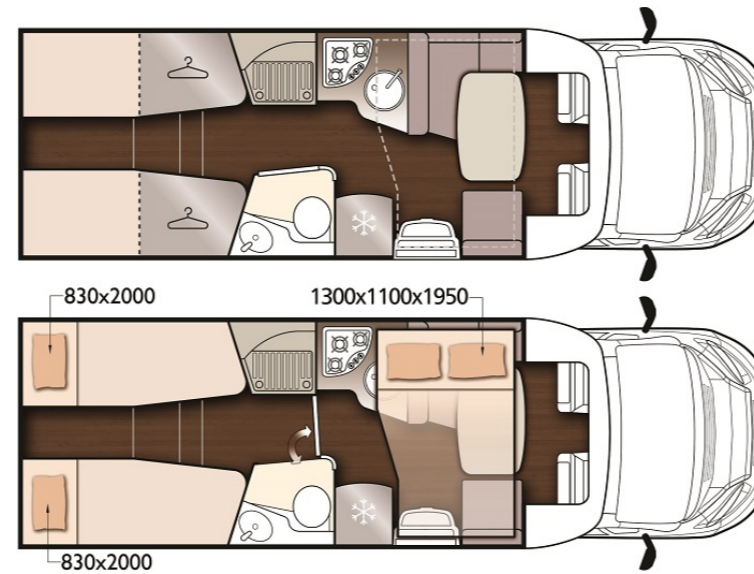

McLouis MC4 273/3 (PÄRNU)

Paigaldatud lisavarustus

TEST

image not found or type unknown

SÕIDUKI ANDMED

FRAME:	FORD
BRAND:	McLouis
MODEL:	MC4 273
NO. OF SEATS:	5
NO. OF BERTHS:	5
BED IN THE BACK:	twin-bed (combines to a wide bed with an extra mattress)
REQUIRED DRIVING LICENSE:	Category B
MOTOR TYPE:	125Kw (170 hj) diiselmootor
TRANSMISSION:	Manual transmission
LENGTH/HEIGHT/WIDTH:	7,41m / 2,95m
WATER TANK:	110 Litre
SEWAGE TANK:	135 Litre
HEATING AND HOT WATER:	Truma Combi 4 (4000W) gas heater / water boiler
CLASS:	Comfort