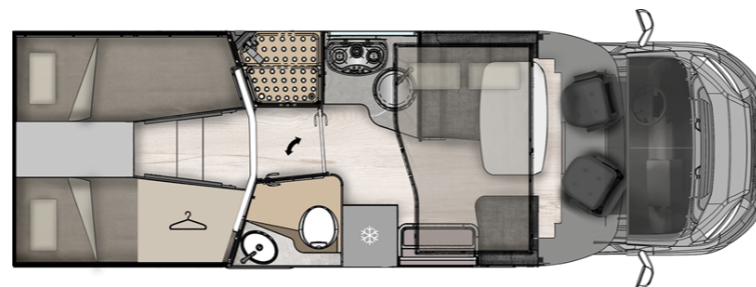

McLOUIS MC4 873, LiFePo4 AKU, MARKIIS, LUXURY ARCTIC

Paigaldatud lisavarustus

EST: Istmekatted "Silver"

Pakett EXPO: Päikesepaneel 120W; Tagurduskaamera + monitor; Kabiiniosa pimenduskindad

Pakett TRAVEL FIAT: Must eesmine iluvõre, Uduetud kurvitulede funktsiooniga, Veojõukontroll+, 16" valveljed, Raadio juhtnupud roolil

Pakett EXTRA WARM : Truma Combi 6 EH küttesead (gaas 6000W ja elekter 1800W), Reoveepaak isoleeritud ja 12V elektriküttega, Põrandakütte 230V elektriga kaldavoolult, täiendava soojusisolatsiooniga elamuosa trepiaste)