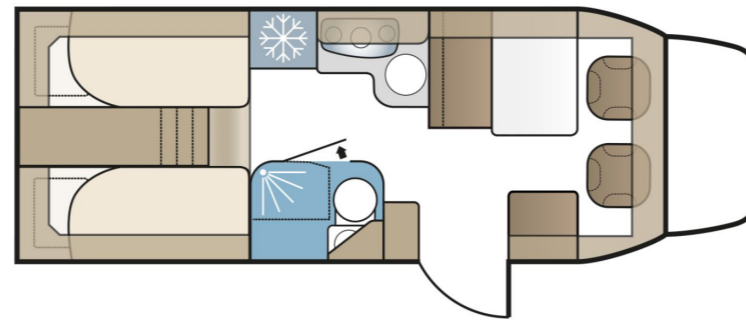

KABE NOVUM 750 LGB, 3,5 T, AUT, 170 hp

Paigaldatud lisavarustus

EST:

Tagurduskaamera, TV-antenn (võimendiga), Disainpakett "Novum" (KABE logoga lombivalgustus, valuveljed, kroomitud iluvõre, LED esituled), Mugavuspakett (liiklusmärgi tuvastuse abisüsteem, kaugtulede assistent, adaptiivne/eessõitjaga distant si jälgiv püsikiiruse hoidja ja elektrooniline käsipidur), Elamuosa teisaldatav vaipkate, Mikrolaineahi, Väldušš garaažis, Gaasi kiireühendusega väljavõtt matkaauto küljel, Puidust teisaltatav põrandakate dušširuumis, Automaatvahetaja-, avariisensori- ja 12V küttega gaasireduktor, Nutikad mõõdikud "Kabe Smart Level", MBUX 10" ekraaniga multimeediakeskus + navigatsioonisüsteem, Laadimisvõimendi 35A (elamuosa akude efektiivsemaks ja kiiremaks laadimiseks)

ENG:

Reversing camera, TV antenna with amplifier, Design package Novum (Projecting KABE logo at the entrance, aluminum rims, chrome radiator grill and LED headlights), Comfort package (The comfort package includes road sign assistance, high beam assistance, Distronic/Adaptive cruise control and electric parking brake), Floorcarpet removable, Microwave oven, Shower in rear garage, Gas outlet, Smart level, Wooden floor in shower, Duocontrol (Eis EX), 35 A Lade Booster

SÕIDUKI ANDMED

VUOSI:	2024
RUNKO:	MERCEDES BENZ ALKO LOW FRAME
AUTOMERKKI:	KABE
MALLI:	TM NOVUM 750 LGB
ISTUIMET:	4
SÄNKYJEN LUKUMÄÄRÄ:	3
SÄNKY MATKAILUAUTON TAKANA:	2 erillistä vuodetta
AJOKORTTI VAADITTAAN:	B-luokan
MOOTTORITYYPI:	2,2 Liitrit, EURO 6D DIISELMOOTOR
MOOTTORIN TEHO:	125 kW (170 hj)
VAIHEISTO:	Automaattivaihteisto
AUTON PYÖRÄT:	16" ALUMIINIVANTEET
AUTON RENKAAT:	225 / 75 / 16 VAHVISTETUT RENKAAT
PITUUS / KORKEUS /LEVEYS:	7,445 / 2,905 / 2,390
VESISÄILIÖ:	90 liitrit
JÄTEVESISÄILIÖ:	90 liitrit
LÄMMITYS JA KUUMA VESI:	Alde 3020 (6kW) keskuslämmitys/lämminvesivaraaja

HIND:

~~143,840€~~

135,990€

Hind sisaldab käibemaksu 22%

image not found or type unknown

MOTORHOME.ee
MATKAAUTODE MÜÜK JA RENT