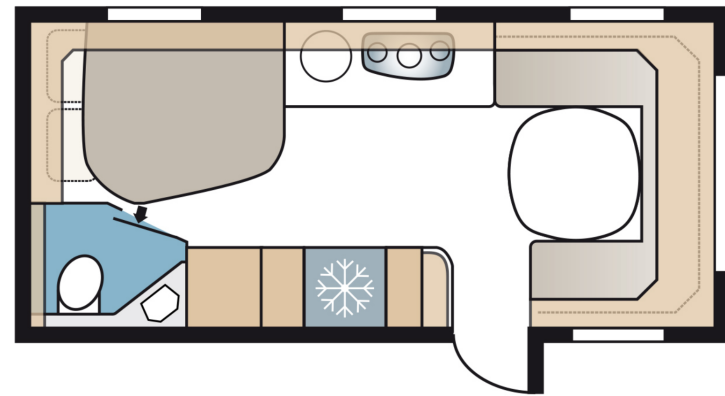

KABE ESTATE 520 XL KS, 2000 kg

Paigaldatud lisavarustus

EST:

Disiainipakett (Valuveljed 14", aknaga uks, veokonksu kate; veotalad, Heki 2 katuseluuk); Mugavuspakett (Suur külmkapp, kaelapadjad, käterätikuivati ja kaubaluuk elamu küljel voodialusele panipaigale ligipääsuks väljast); Mikrolaineahi (800w, 230v); Ruuteri väline antenn; Ecoprime soojustus (põrand, lagi ja seinad) 36 mm; Knott šassii isereguleerivate piduritega; Keskmiselt toonitud aknad sääsevõrgu ja pimenduskardinaga; Pehme siselagi; Sandwich konstruktsioon; Valgustusega suusasahtel; Niiskuskindel korpus; Poritiivad rataste taga; Lai integreeritud gaasiballoonide ja muude tarvikute panipaik koos valgustusega; Tuulutavad katuseluugid koos sääsevõrkude ja pimenduskardinatega; Ventileerivad seinakatted; Integreeritud sääsevõrgu ja läveküttega välisuks (Seitz);

ENG:

Design package (Alloy wheels 14", window in door, drawbeams, Heki 2 roof hatch); Comfort package (Large refrigerator, neck pillows, heated towel rail and cargo hatch); Microwave (800w, 230v); External antenna for router; Ecoprime insulation (floor, ceiling and walls) 36 mm; Knott chassis with self-adjusting brakes; Medium-tinted windows with continuous mosquito net and blackout curtain; Soft inner ceiling; Sandwich construction; Ski compartment with extendable bottom, external lockable door and lighting; Moisture-proof body; Mudguards behind wheels; Wagon-wide integrated LPG case with lighting; Ventilating roof hatches with mosquito nets and blackout curtains; Ventilating wallpaper; Exterior door (Seitz) with integrated mosquito net and threshold heating;

image not found or type unknown

SÕIDUKI ANDMED

ГОД:	2024
МАРКА:	KABE
МОДЕЛЬ:	ESTATE 520 XL KS
КОЛИЧЕСТВО СИДЯЧИХ МЕСТ:	4
КОЛИЧЕСТВО СПАЛЬНЫХ МЕСТ:	4
ТРЕБУЕМЫЕ ВОДИТЕЛЬСКИЕ ПРАВА:	BE category
ДИСКИ:	14" alloy wheels
ШИНЫ:	205 / 65 / 14
ДЛИНА/ВЫСОТА/ШИРИНА:	7,36 m / 2,4 m / 2,5 m
БАК С ВОДОЙ:	40 ltr
БАК ДЛЯ СТОЧНЫХ ВОД:	40 ltr
ОТОПЛЕНИЕ И ГОРЯЧАЯ ВОДА:	Alde 3020 (6kW) жидкостное центральное отопление/водяной бойлер

HIND:

47,363€

43,690€

Hind sisaldab käibemaksu 22%

MOTORHOME.ee
MATKAAUTODE MÜÜK JA RENT