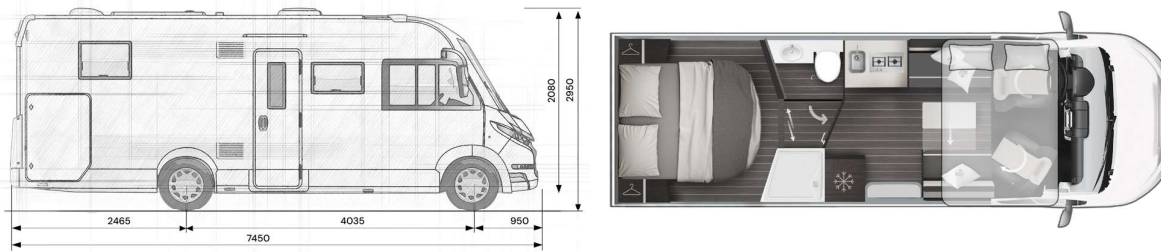

Zefiro 267 INTEGRAL

A-Class

FIAT

MECHANICS AND CHASSIS

| | |
|---|---------------------------------|
| MECHANICAL UNIT | Fiat Ducato |
| ENGINE, POWER HP | 2.2 MJ 140CV |
| MAXIMUM TECHNICALLY PERMISSIBLE WEIGHT (KG) | 3500 |
| WEIGHT UNLADEN IN RUNNING CONDITIONS (KG) | 2900 |
| PAY LOAD MIN/MAX (KG) | 600 |
| WHEELBASE (MM) | 4035 |
| MAXIMUM TOWABLE WEIGHT (KG) | 2000 |
| WHEELS DIMENSIONS | 15" |
| MANUAL AIR CONDITIONING | S |
| DRIVER AND PASSENGER AIRBAG | S |
| CRUISE CONTROL WITH SPEED LIMITER | S |
| ABS / ESC / TRACTION + | S / S / S |
| DRIVER AND PASSENGER SWIVELLING SEATS | S |
| CAB SEAT COVERS | S |
| PAINTED FRONT BUMPER | S |
| FOG LIGHTS | ○ - PACK ZEFIRO FIAT |
| INFOTAINMENT | 9" - RADIO PIONEER TOUCH SCREEN |

DIMENSIONS AND PLACES

| | |
|---|-----------------|
| AUXILIARY BED IN DINETTE | ○ |
| REAR BED (CM) | 190x150 |
| DIMENSIONS AUXILIARY BED IN DINETTE (CM) | 216x111(80) |
| OVERCAB BED (CM) | 190x145 |
| ADDITIONAL SEAT REAR BED | — |
| FLEX SPACE (REAR BED HEIGHT ADJUSTMENT) ELECTRIC / MANUAL | S (ELECTRIC) |
| LOCKER (USEFUL OPENING, CM) | 120x90 120x90 |
| MAX. INTERNAL GARAGE HEIGHT (CM) | 117 |
| FLOOR / WALLS / ROOF THICKNESS (CM) | 5,4 / 3 / 9 |
| FLOOR / WALLS / ROOF MATERIAL | MTS / VTR / VTR |
| FIBERGLASS ROOF, HAIL-PROOF | S |