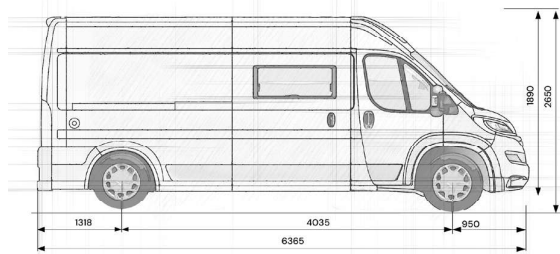

Livingstone sport DUO XL

FIAT

MECHANICS AND CHASSIS

MECHANICAL UNIT	Fiat Ducato
ENGINE, POWER HP	2,2 MJ 140 HP
MAXIMUM TECHNICALLY PERMISSIBLE WEIGHT (KG)	3500
WEIGHT UNLADEN IN RUNNING CONDITIONS (KG)	2905 / 3165
PAY LOAD MIN/MAX (KG)	595 / 335
WHEELBASE (MM)	4035
MAXIMUM TOWABLE WEIGHT (KG)	2500
WHEELS DIMENSIONS	15"
MANUAL AIR CONDITIONING	S
DRIVER AND PASSENGER AIRBAG	S
CRUISE CONTROL WITH SPEED LIMITER	S
ABS / ESC / TRACTION +	S / S / S
DRIVER AND PASSENGER SWIVELLING SEATS	S
CAB SEAT COVERS	S
PAINTED CAB	WHITE
PLEATED CAB CURTAIN	S
DAB USB BLUETOOTH RADIO 9" WITH ANDROID AUTO / APPLE CARPLAY	○ - PACK TRAVEL 9"
REAR VIEW CAMERA	○ - PACK TRAVEL 9"

DIMENSIONS AND PLACES

BERTHS	2+1
REAR BED (CM)	185(175)x160 [lift Position] 185(175)x190 [low Position]
SUPPLEMENTARY BED IN DINETTE	S
DIMENSIONS SUPPLEMENTARY BED IN DINETTE (CM)	156x95(50)
BEDS WITH STAVES	S

SKYLIGHT

PANORAMIC SKYLIGHT 700X500 MM WITH BLIND AND MOSQUITO NET	S
400X400 MM SKYLIGHT	S
FIXED, PANORAMA ROOF IN THE CAB	○
OPENABLE REAR WINDOWS	S
DOUBLE-GLAZED WINDOWS WITH BLIND / MOSQUITO NET	S

INSTALLATIONS

BURNERS	2
TANK CAPACITY : CLEAR WATER / WASTEWATER (L)	85 (20) / 90
COMPRESSOR FRIDGE (L)	84
STANDARD HEATING SYSTEM	WEBASTO AIR TOP EVO 40 DIESEL
SPACE FOR 2 GAS BOTTLES (TOT. MAX 7 KG)	S
BATHROOM WINDOW (DOUBLE OPAQUE GLASS)	S
INTERNAL INSULATION MATERIAL	POLYESTER FIBER AND ALUMINIUM FILM
FLOOR THICKNESS MIN / MAX (MM)	10+26

EQUIPMENTS

LIFTING ROOF WITH INTEGRATED DOUBLE BED	○
STOWAGE ABOVE THE CABIN / OPEN SPACE CABIN	S
CAB CARPET	S
TABLE EXTENSIONS IN DINETTE	S
FOLDING TABLE	S
ENTRANCE DOOR FLYSCREEN	S
ELECTRIC STEP	S
SOLAR PANEL	○ (PACK PRESTIGE)
AWNING	○ (PACK PRESTIGE)
BLACK SKID PLATE, BLACK HEADLIGHT SURROUND	○ (PACK PAINTED BUMPER)
TECHNO TRIM	○ (PACK TWO COLOR ALLOY WHEEL)
LEATHER STEERING WHEEL AND KNOB	○ (PACK TWO COLOR ALLOY WHEEL)
INTERNAL LED LIGHTENING	S

EXTERIORS

EXTERNAL LED LIGHT	S

S= standard | ○ = optional | MTS= multi-layered plywood | VTR= Fibreglas