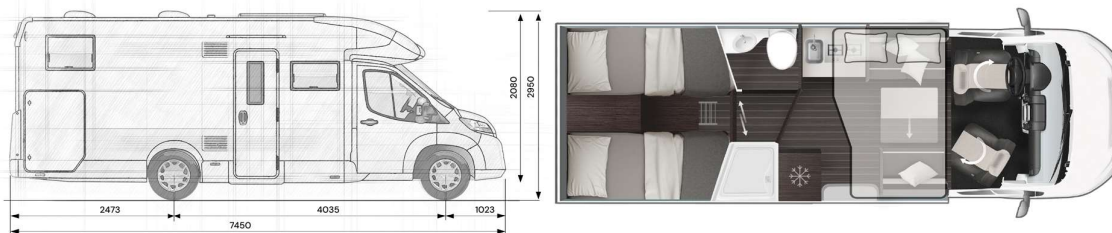

Zefiro 287 TL

Low-Profile

FIAT

MECHANICS AND CHASSIS

MECHANICAL UNIT	Fiat Ducato
ENGINE, POWER HP	2.2 MJ 140 HP
MAXIMUM TECHNICALLY PERMISSIBLE WEIGHT (KG)	3500
WEIGHT UNLADEN IN RUNNING CONDITIONS (KG)	2895
PAY LOAD MIN/MAX (KG)	605
WHEELBASE (MM)	3954
MAXIMUM TOWABLE WEIGHT (KG)	2000
WHEELS DIMENSIONS	15"
MANUAL AIR CONDITIONING	S
DRIVER AND PASSENGER AIRBAG	S
CRUISE CONTROL WITH SPEED LIMITER	S
ABS / ESC / TRACTION +	S / S / S
DRIVER AND PASSENGER SWIVELLING SEATS	S
CAB SEAT COVERS	S
PAINTED FRONT BUMPER	○ - PACK ZEFIRO FIAT
FOG LIGHTS	○ - PACK ZEFIRO FIAT
INFOTAINMENT	9"- RADIO PIONEER TOUCH SCREEN

DIMENSIONS AND PLACES

AUXILIARY BED IN DINETTE	○
REAR BED (CM)	200x81 203x81 171x215
DIMENSIONS AUXILIARY BED IN DINETTE (CM)	○ (216x98 (77))
OVERCAB BED (CM)	195x126(105)
ADDITIONAL SEAT REAR BED	S
LOCKER (USEFUL OPENING, CM)	120x90 120x90
MAX. INTERNAL GARAGE HEIGHT (CM)	121
FLOOR / WALLS / ROOF THICKNESS (CM)	5,4 / 3 / 8
FLOOR / WALLS / ROOF MATERIAL	MTS / VTR / VTR
FIBERGLASS ROOF, HAIL-PROOF	S

SKYLIGHT

PANORAMIC ROOF (MM)	S (1000x800)
REAR SKYLIGHT (MM)	S (400x400) / ○ (700x500)
CENTRAL SKYLIGHT (MM)	S (400x400)
SKYLIGHT SHOWER (MM)	S (28x28)
DOUBLE-GLAZED WINDOWS WITH BLIND / MOSQUITO NET	S