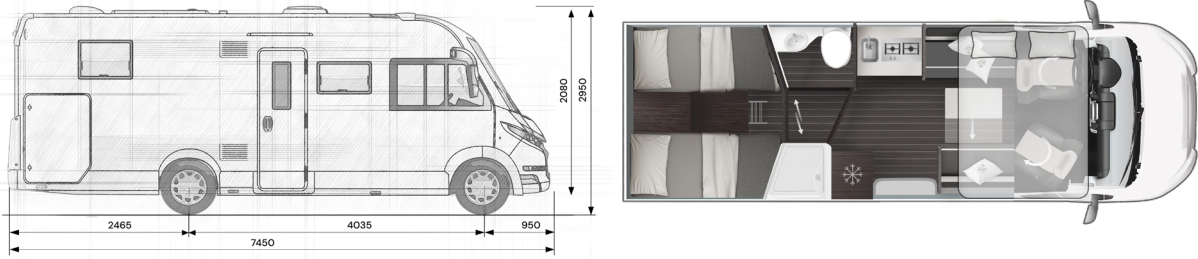

Zefiro 287 INTEGRAL

A-Class

FIAT

MECHANICS AND CHASSIS

MECHANICAL UNIT	Fiat Ducato
ENGINE, POWER HP	2.2 MJ 140 HP
MAXIMUM TECHNICALLY PERMISSIBLE WEIGHT (KG)	3500
WEIGHT UNLADEN IN RUNNING CONDITIONS (KG)	2900
PAY LOAD MIN/MAX (KG)	600
WHEELBASE (MM)	4035
MAXIMUM TOWABLE WEIGHT (KG)	2000
WHEELS DIMENSIONS	15"
MANUAL AIR CONDITIONING	S
DRIVER AND PASSENGER AIRBAG	S
CRUISE CONTROL WITH SPEED LIMITER	S
ABS / ESC / TRACTION +	S / S / S
DRIVER AND PASSENGER SWIVELLING SEATS	S
CAB SEAT COVERS	S
PAINTED FRONT BUMPER	S
FOG LIGHTS	○ - PACK ZEFIRO FIAT
INFOTAINMENT	9" - RADIO PIONEER TOUCH SCREEN

DIMENSIONS AND PLACES

AUXILIARY BED IN DINETTE	○
REAR BED (CM)	200x81 203x81 171x215
DIMENSIONS AUXILIARY BED IN DINETTE (CM)	216x111(80)
OVERCAB BED (CM)	190x145
ADDITIONAL SEAT REAR BED	S
LOCKER (USEFUL OPENING, CM)	120x90 120x90
MAX. INTERNAL GARAGE HEIGHT (CM)	121
FLOOR / WALLS / ROOF THICKNESS (CM)	5,4 / 3 / 10
FLOOR / WALLS / ROOF MATERIAL	MTS / VTR / VTR
FIBERGLASS ROOF, HAIL-PROOF	S

SKYLIGHT

PANORAMIC ROOF (MM)	—
REAR SKYLIGHT (MM)	S (400x400) / ○ (700x500)
CENTRAL SKYLIGHT (MM)	—
DINETTE SKYLIGHT (MM)	S (700x500) / ○ (900x600)
SKYLIGHT SHOWER (MM)	S (28x28)
DOUBLE-GLAZED WINDOWS WITH BLIND / MOSQUITO NET	S